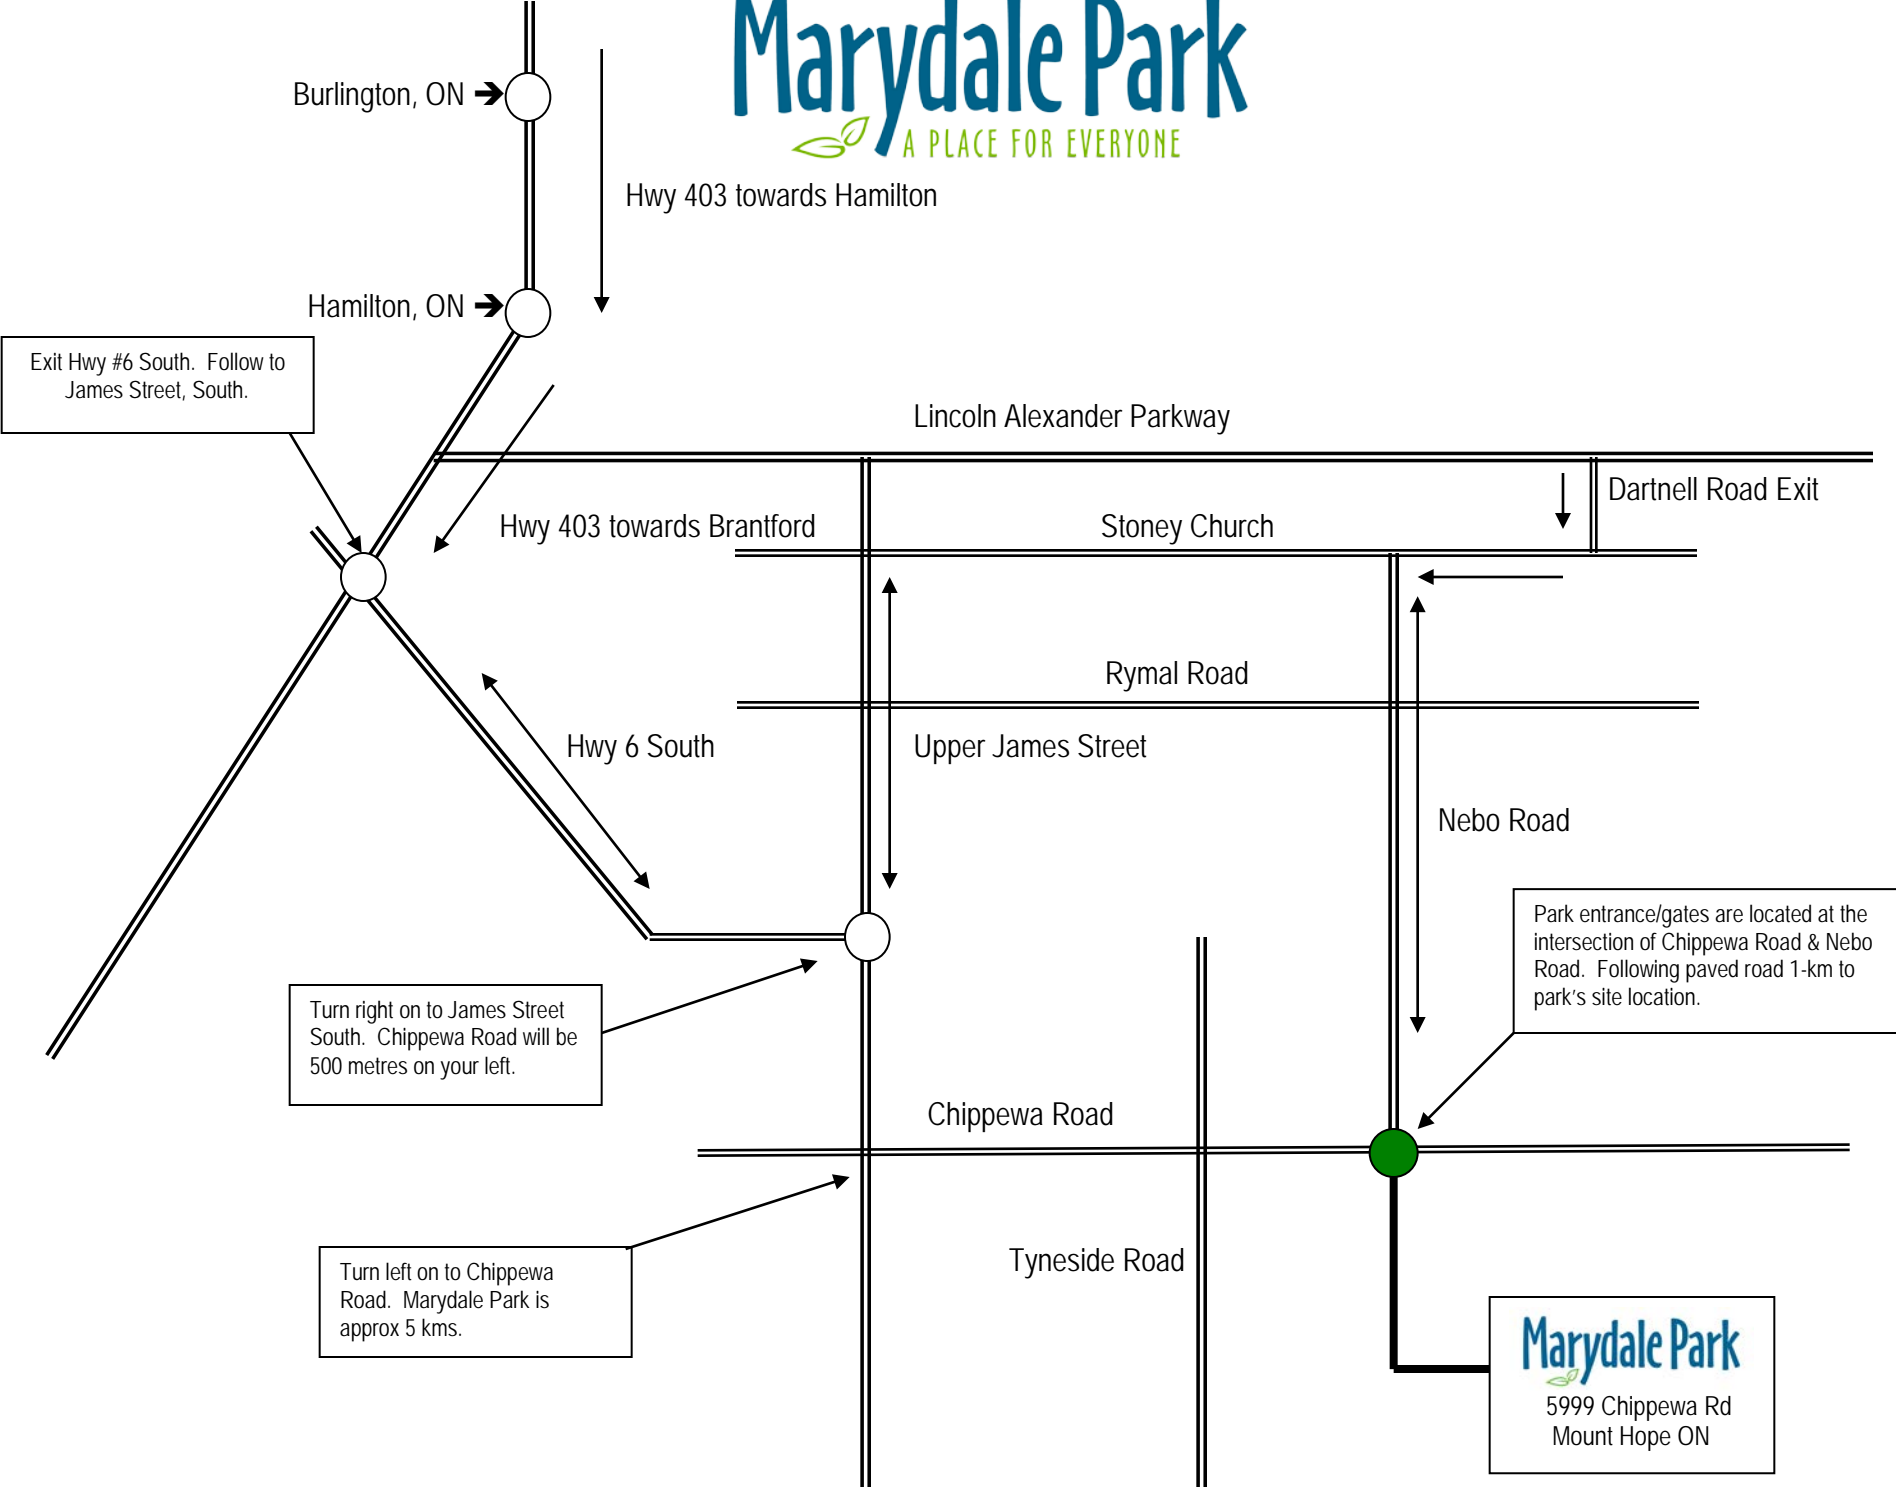

Marydale Park

A PLACE FOR EVERYONE

Burlington, ON →

Hamilton, ON →

Hwy 403 towards Hamilton

Hwy 403 towards Brantford

Hwy 6 South

Lincoln Alexander Parkway

Stoney Church

Dartnell Road Exit

Rymal Road

Upper James Street

Nebo Road

Park entrance/gates are located at the intersection of Chippewa Road & Nebo Road. Following paved road 1-km to park's site location.

Chippewa Road

Tyneside Road

Turn right on to James Street South. Chippewa Road will be 500 metres on your left.

Turn left on to Chippewa Road. Marydale Park is approx 5 kms.

Marydale Park
5999 Chippewa Rd
Mount Hope ON