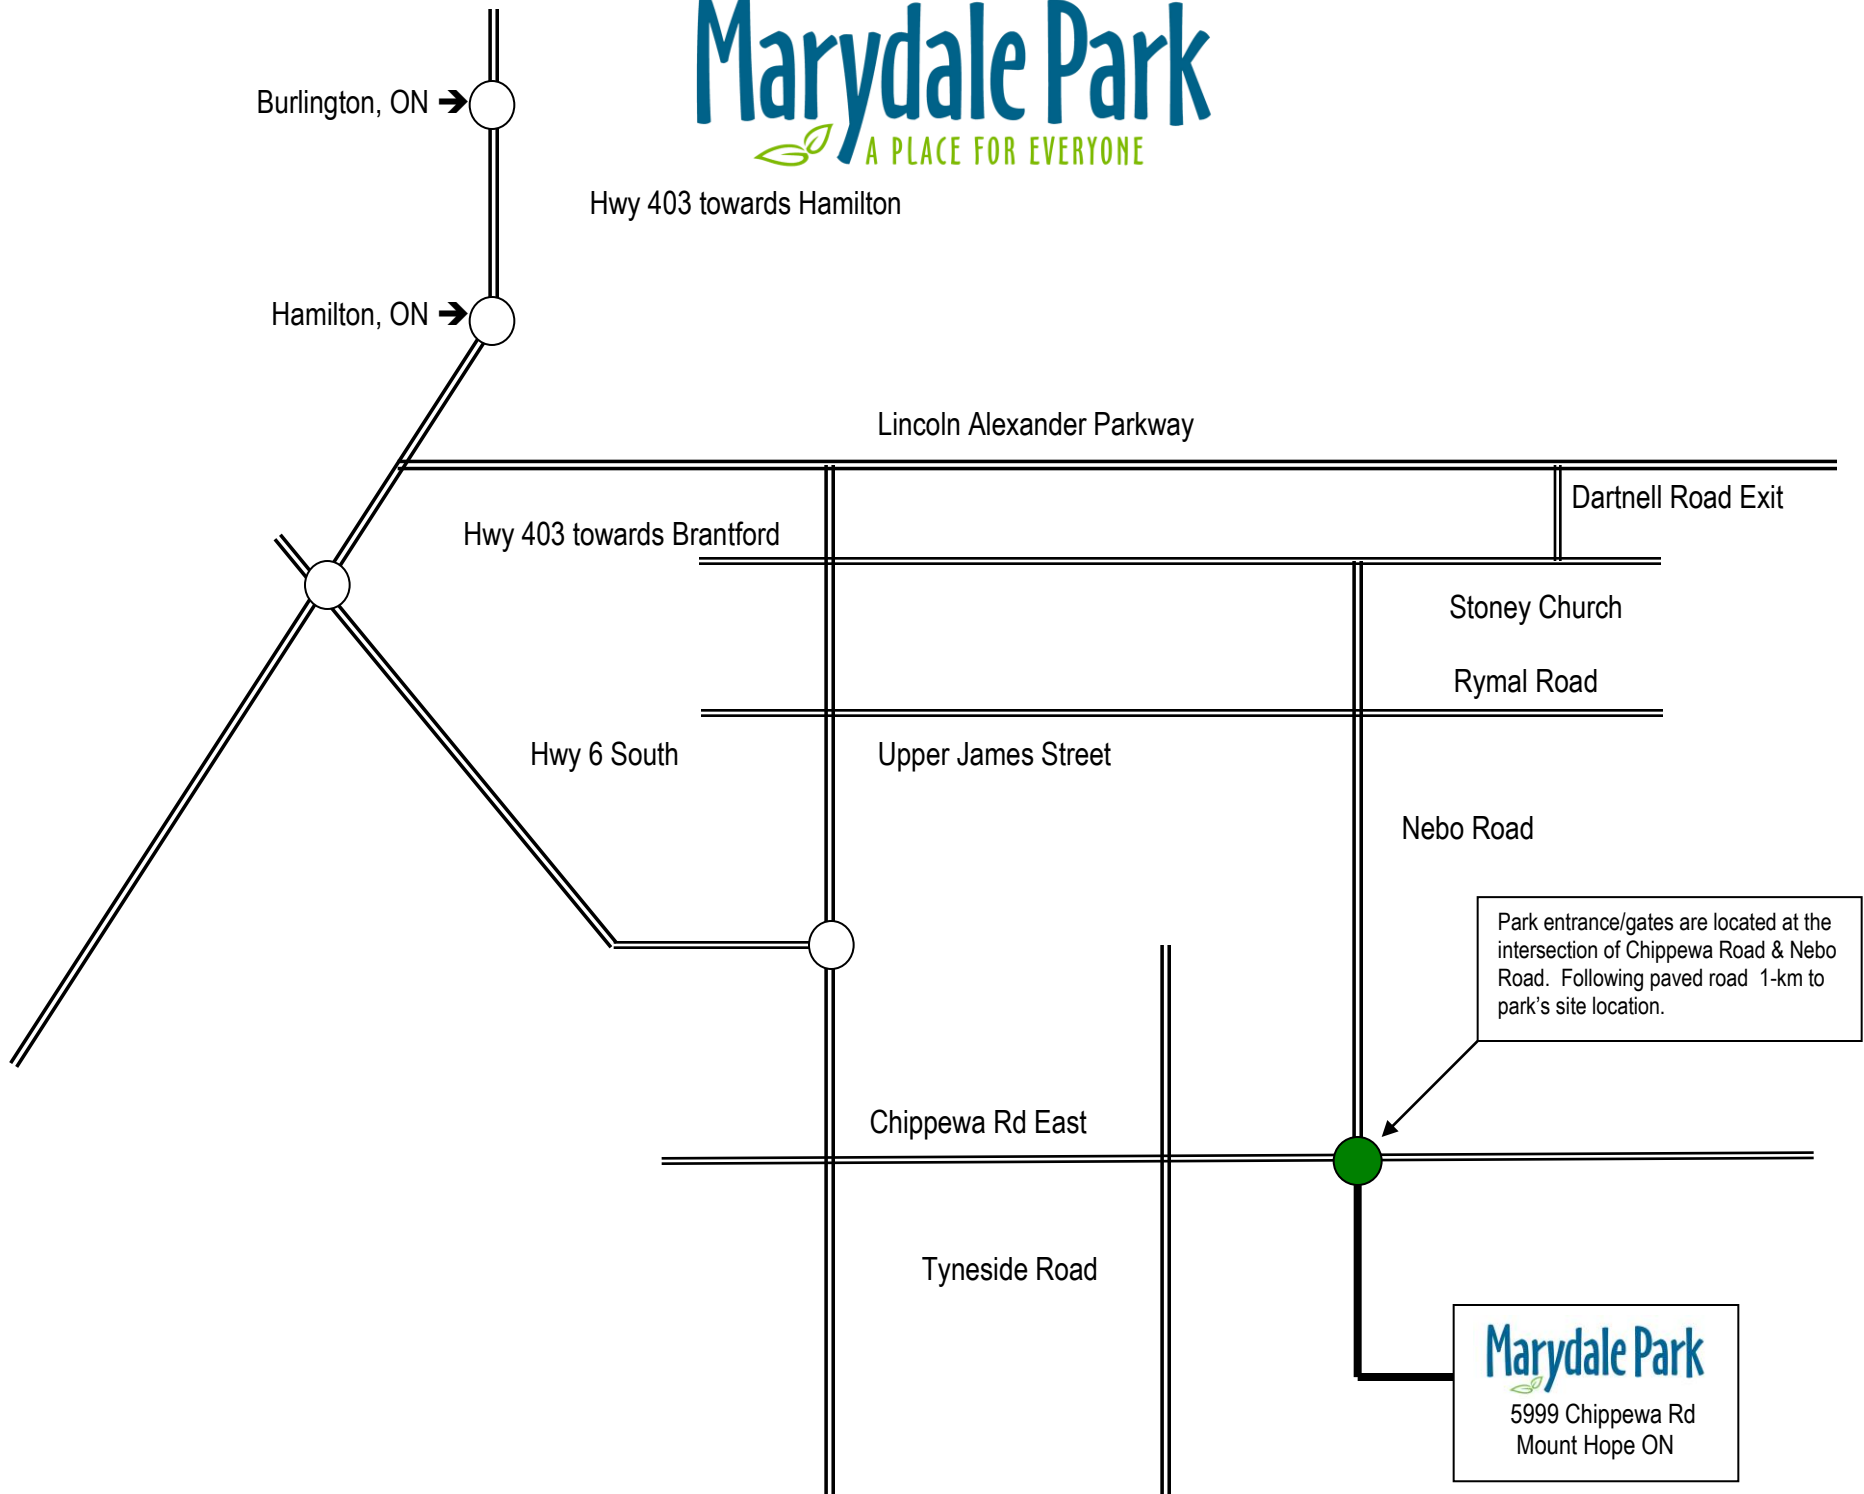

# Marydale Park

A PLACE FOR EVERYONE

Burlington, ON →

Hamilton, ON →

Hwy 403 towards Hamilton

Lincoln Alexander Parkway

Hwy 403 towards Brantford

Dartnell Road Exit

Stoney Church

Rymal Road

Hwy 6 South

Upper James Street

Nebo Road

Park entrance/gates are located at the intersection of Chippewa Road & Nebo Road. Following paved road 1-km to park's site location.

Chippewa Rd East

Tyneside Road

Marydale Park

5999 Chippewa Rd  
Mount Hope ON