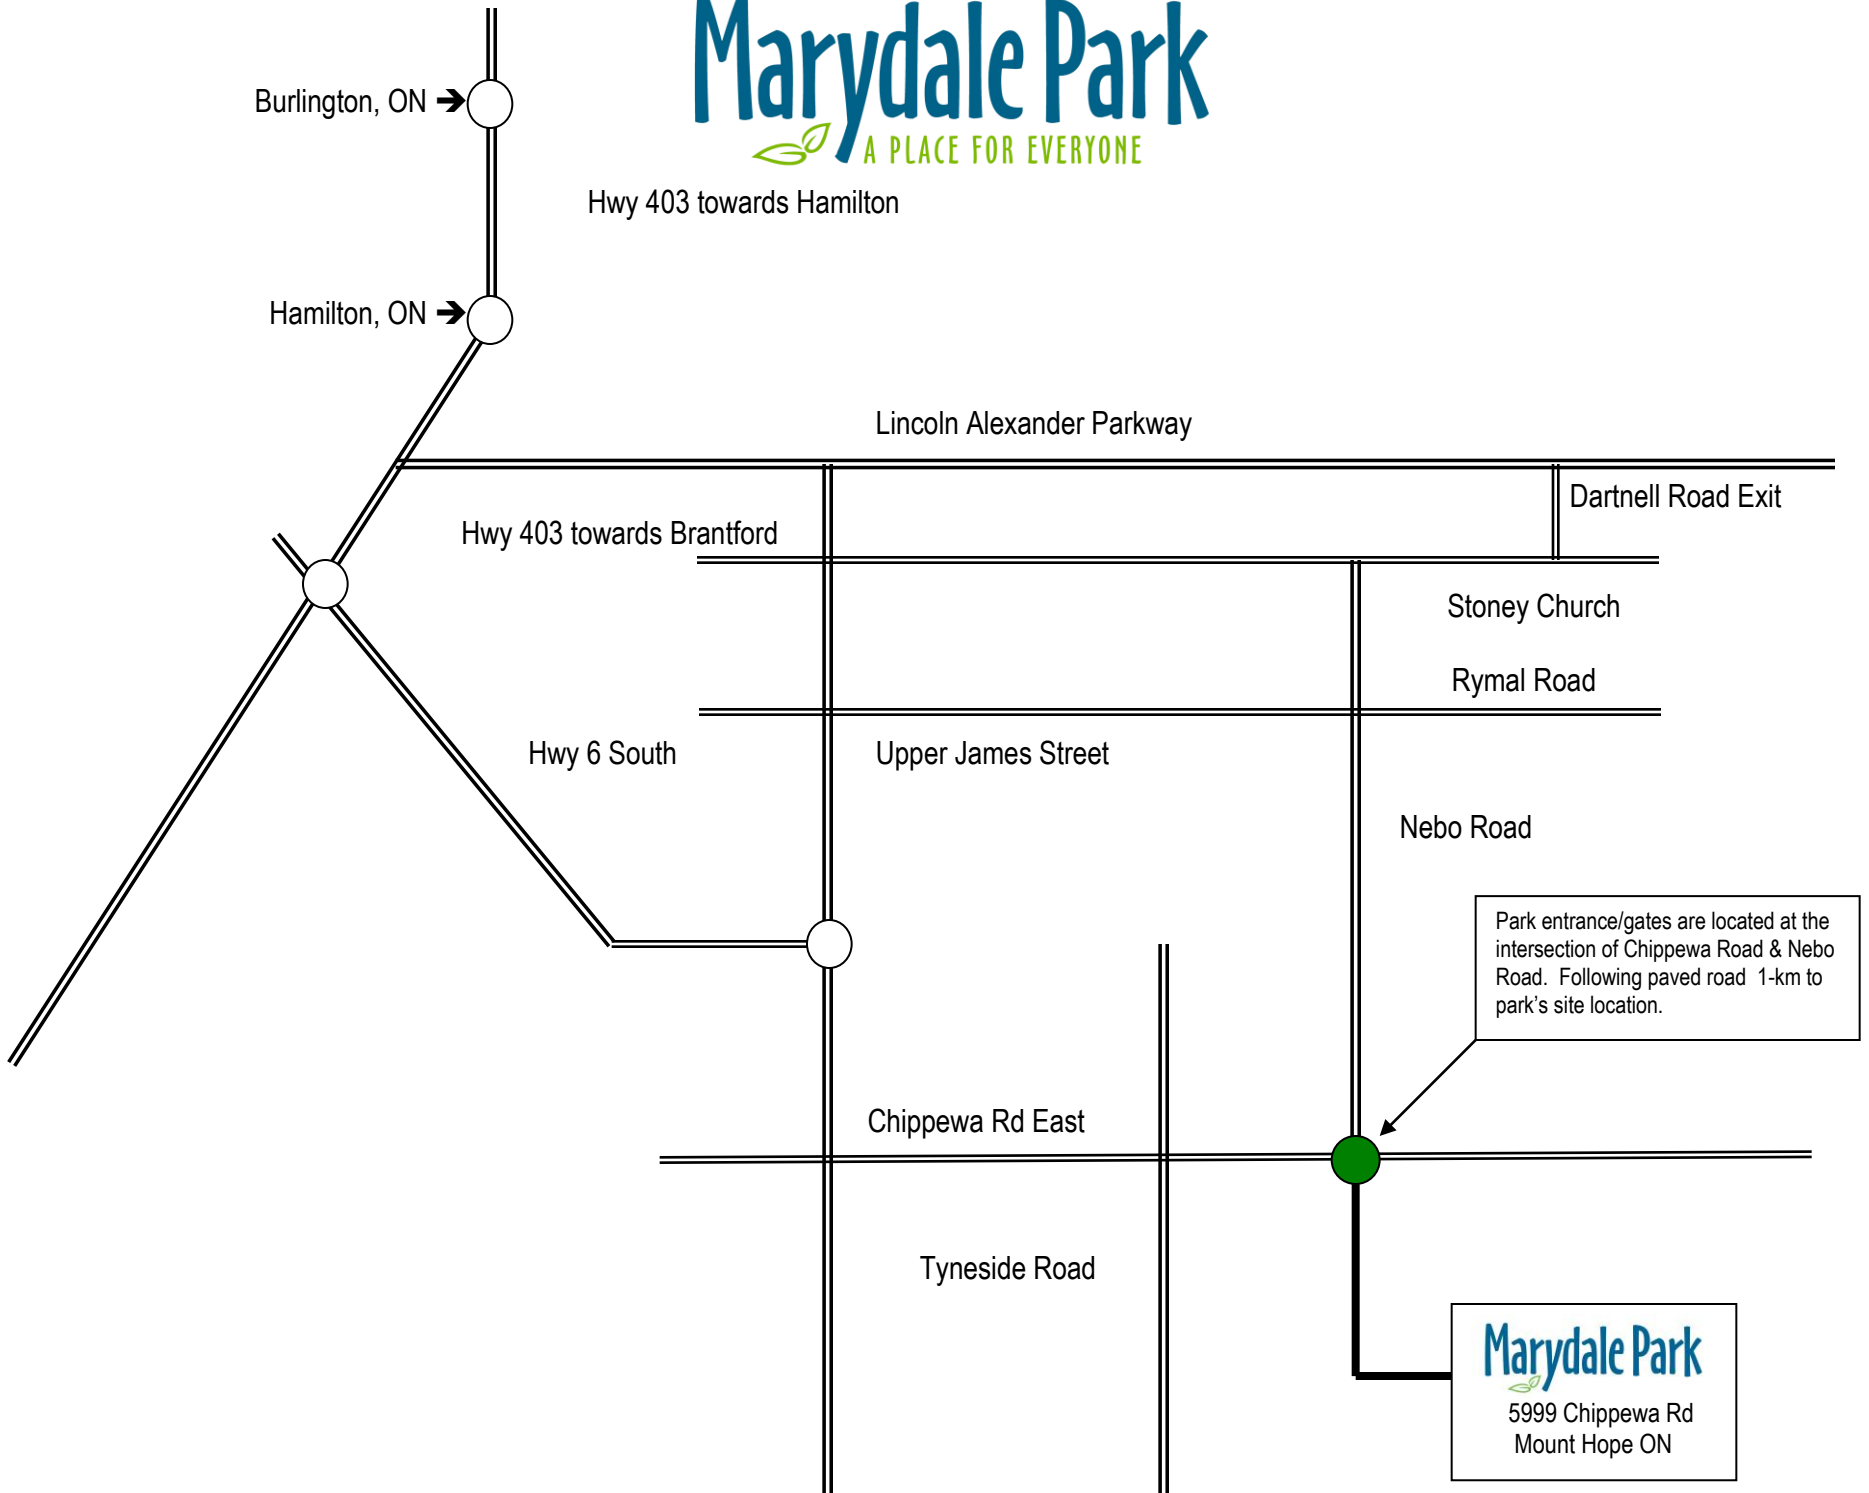

Marydale Park

A PLACE FOR EVERYONE

Burlington, ON →

Hamilton, ON →

Hwy 403 towards Hamilton

Lincoln Alexander Parkway

Hwy 403 towards Brantford

Dartnell Road Exit

Stoney Church

Rymal Road

Hwy 6 South

Upper James Street

Nebo Road

Park entrance/gates are located at the intersection of Chippewa Road & Nebo Road. Following paved road 1-km to park's site location.

Chippewa Rd East

Tyneside Road

Marydale Park

5999 Chippewa Rd
Mount Hope ON